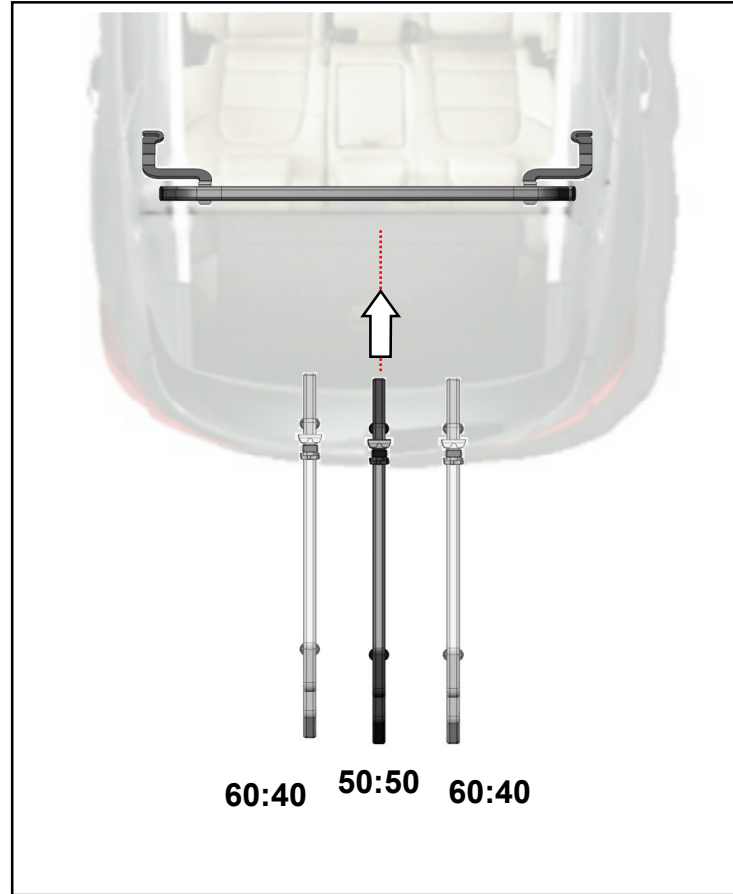

TRAVALL

The contents and parts shown in this fitting instruction is the property of TRAVALL therefore anything shown should not be used for any other manufacturing purposes, copied or replicated in anyway without written authorisation from ©TRAVALL.

TRAVALL UNITED KINGDOM
GOSFORTH ROAD,
DERBY,
DE24 8HU,
United Kingdom,
E: Info@travall.com
T: +44(0)1332387630

The Travall Difference

Lifetime Warranty • OEM Car Factory Supplier
100s of Applications • Manufacturer for Over 30 Years

PATENTS APPLIED FOR