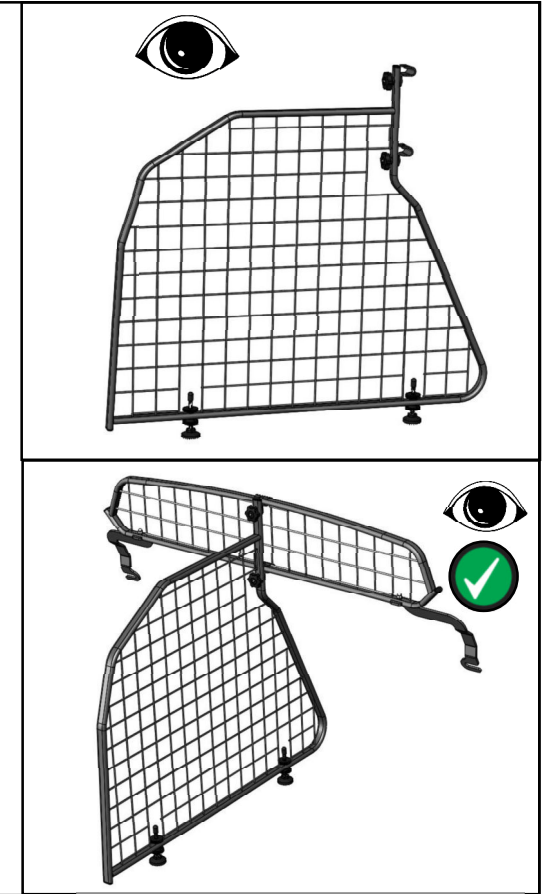

TDG 1628DLF

FITTING INSTRUCTION / INSTRUCTION DE MONTAGE / EINBAUANLEITUNG /
ISTRUZIONI PER L'USO / INSTRUCCIONES DE MONTAJE / MONTAGEHANDLEIDUNG

AUDI Q4 (LOW FLOOR ONLY)

DOG GUARD / GRILLE PROTECTRICE POUR CHIEN / HUNDEGITTER /
RIPARO PER CANI / DEFENSA PARA PERROS / HONDEREK

(50:50)

(60:40)

TRAVALL

The contents and parts shown in this fitting instruction is the property of TRAVALL therefore anything shown should not be used for any other manufacturing purposes, copied or replicated in anyway without written authorisation from ©TRAVALL.