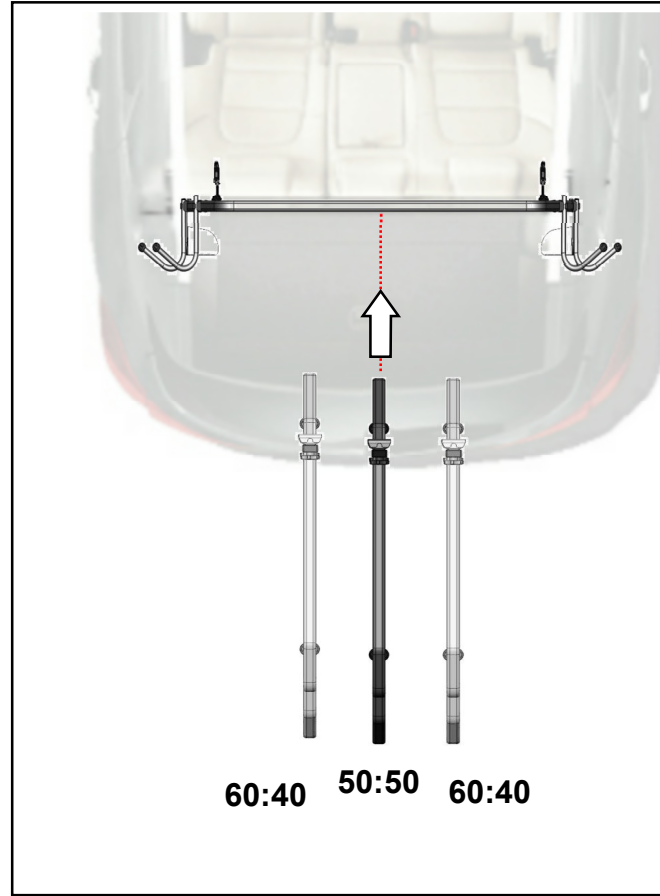

TRAVALL

The contents and parts shown in this fitting instruction is the property of TRAVALL therefore anything shown should not be used for any other manufacturing purposes, copied or replicated in anyway without written authorisation from ©TRAVALL.

TRAVALL UNITED KINGDOM
GOSFORTH ROAD,
DERBY,
DE24 8HU,
United Kingdom,
E: Info@travall.com
T: +44(0)1332387630

The Travall Difference

Lifetime Warranty • OEM Car Factory Supplier
100s of Applications • Manufacturer for Over 30 Years

PATENTS APPLIED FOR