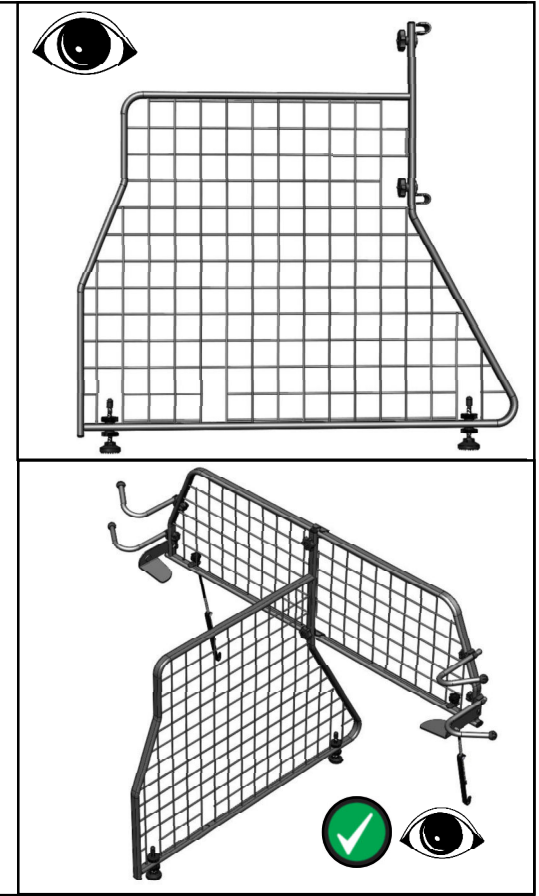

TRAVALL

The contents and parts shown in this fitting instruction is the property of TRAVALL therefore anything shown should not be used for any other manufacturing purposes, copied or replicated in anyway without written authorisation from ©TRAVALL.

TRAVALL UNITED KINGDOM
GOSFORTH ROAD,
DERBY,
DE24 8HU,
United Kingdom,
E: Info@travall.com
T: +44(0)1332387630

The Travall Difference

Lifetime Warranty • OEM Car Factory Supplier
100s of Applications • Manufacturer for Over 30 Years

PATENTS APPLIED FOR